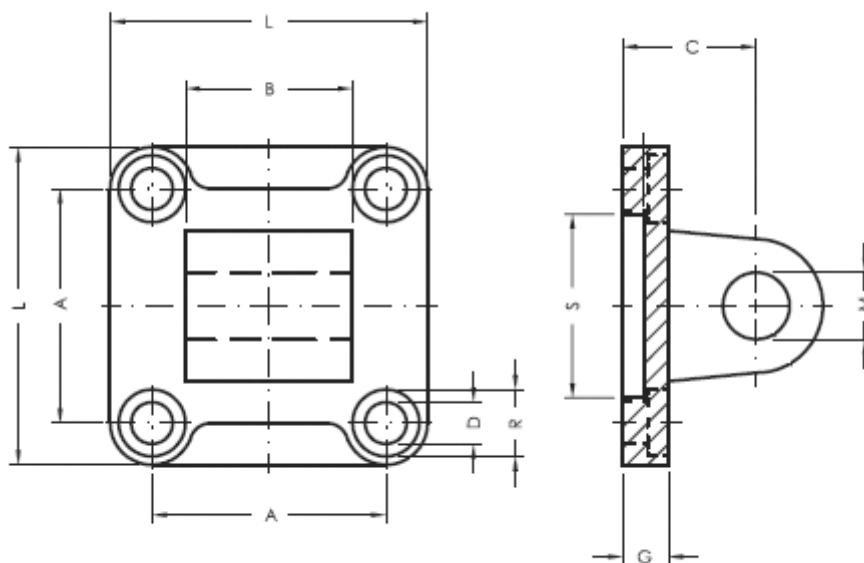

Article number: 587000432

Description: Male hinge MP40004/32
for 32 mm cylinder

Measures

A	= 32.5	R = 11
B	= 26	
Countersunk screw	= 22	
Cylinder size	= 32	
D	= 6.6	
G	= 9	
L	= 45	
M	= 10	